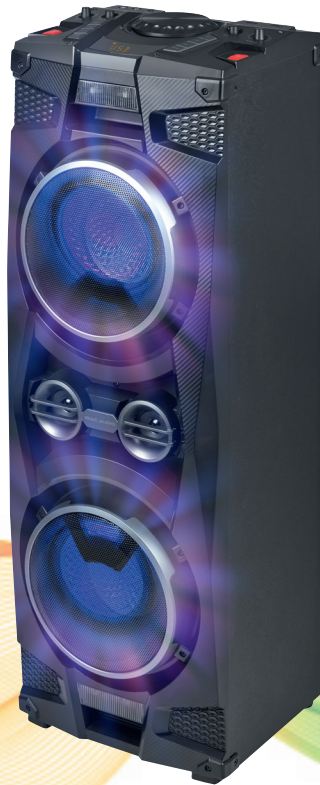

**MAC
AUDIO**

MMC 910

**HIGH POWER SOUND SYSTEM
WITH BLUETOOTH® AND LED LIGHT SHOW**

**LED LIGHT
SHOW**

**MAC
AUDIO**

MMC 910

**HIGH POWER SOUND SYSTEM
WITH BLUETOOTH® AND LED LIGHT SHOW**

» **Front USB, AUX input, FM tuner and additional USB charging function**

» **Bass Boost function**

» **Guitar and karaoke microphone inputs including settings for echo and volume***

» **Bluetooth® for wireless music streaming direct from your mobile**

Highlights

- » **1000 watts high-power sound system**
- » **High-strength plastic case with edge protection, front in carbon optic**
- » **Audio output with fixed volume level**
- » **6 equalizer sound presets**

- » **Powerful and dynamic sound due to bass-reflex system**
- » **Adjustable multi-color LED light show plus 2 stroboscope flashlights**
- » **DJ effect function with 7 preset jingles**

**MAC
AUDIO**

MMC 910